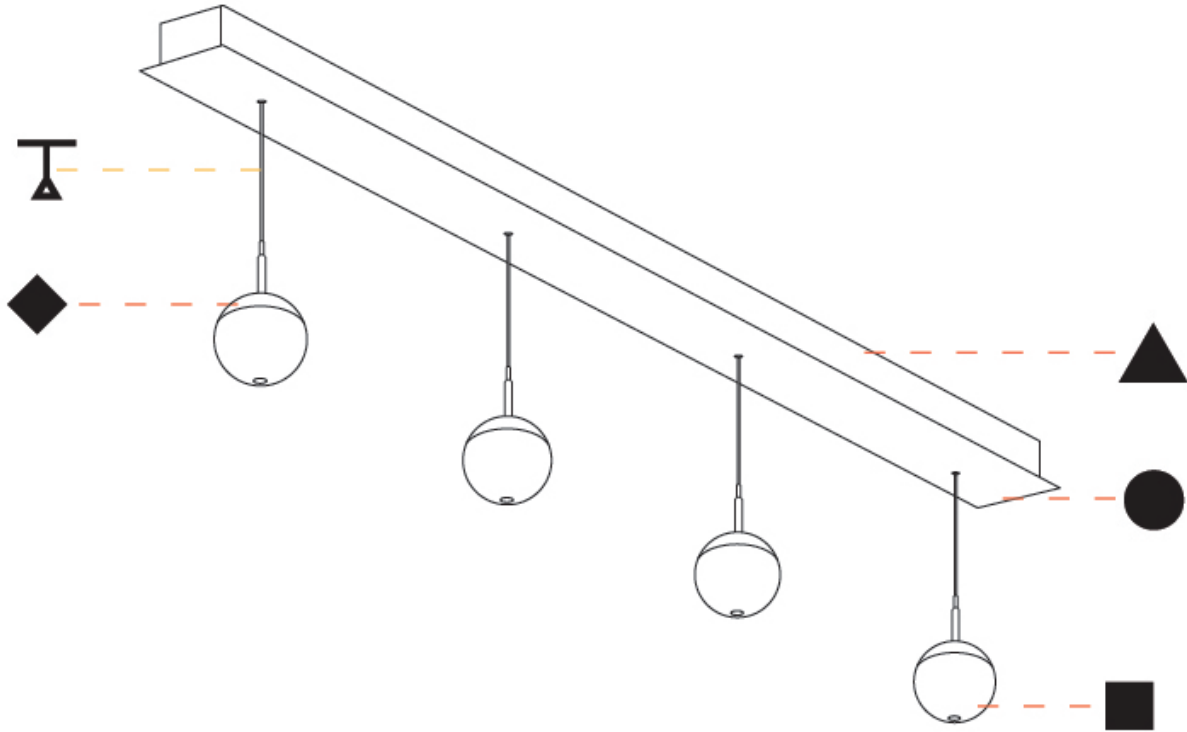

PROJECT	_____
TYPE	_____
SPECIFIER	_____
QUANTITY	_____
DATE	_____

G-MINI CHANNEL SNOOKER GLASS SUSPENSION

A300640-

A